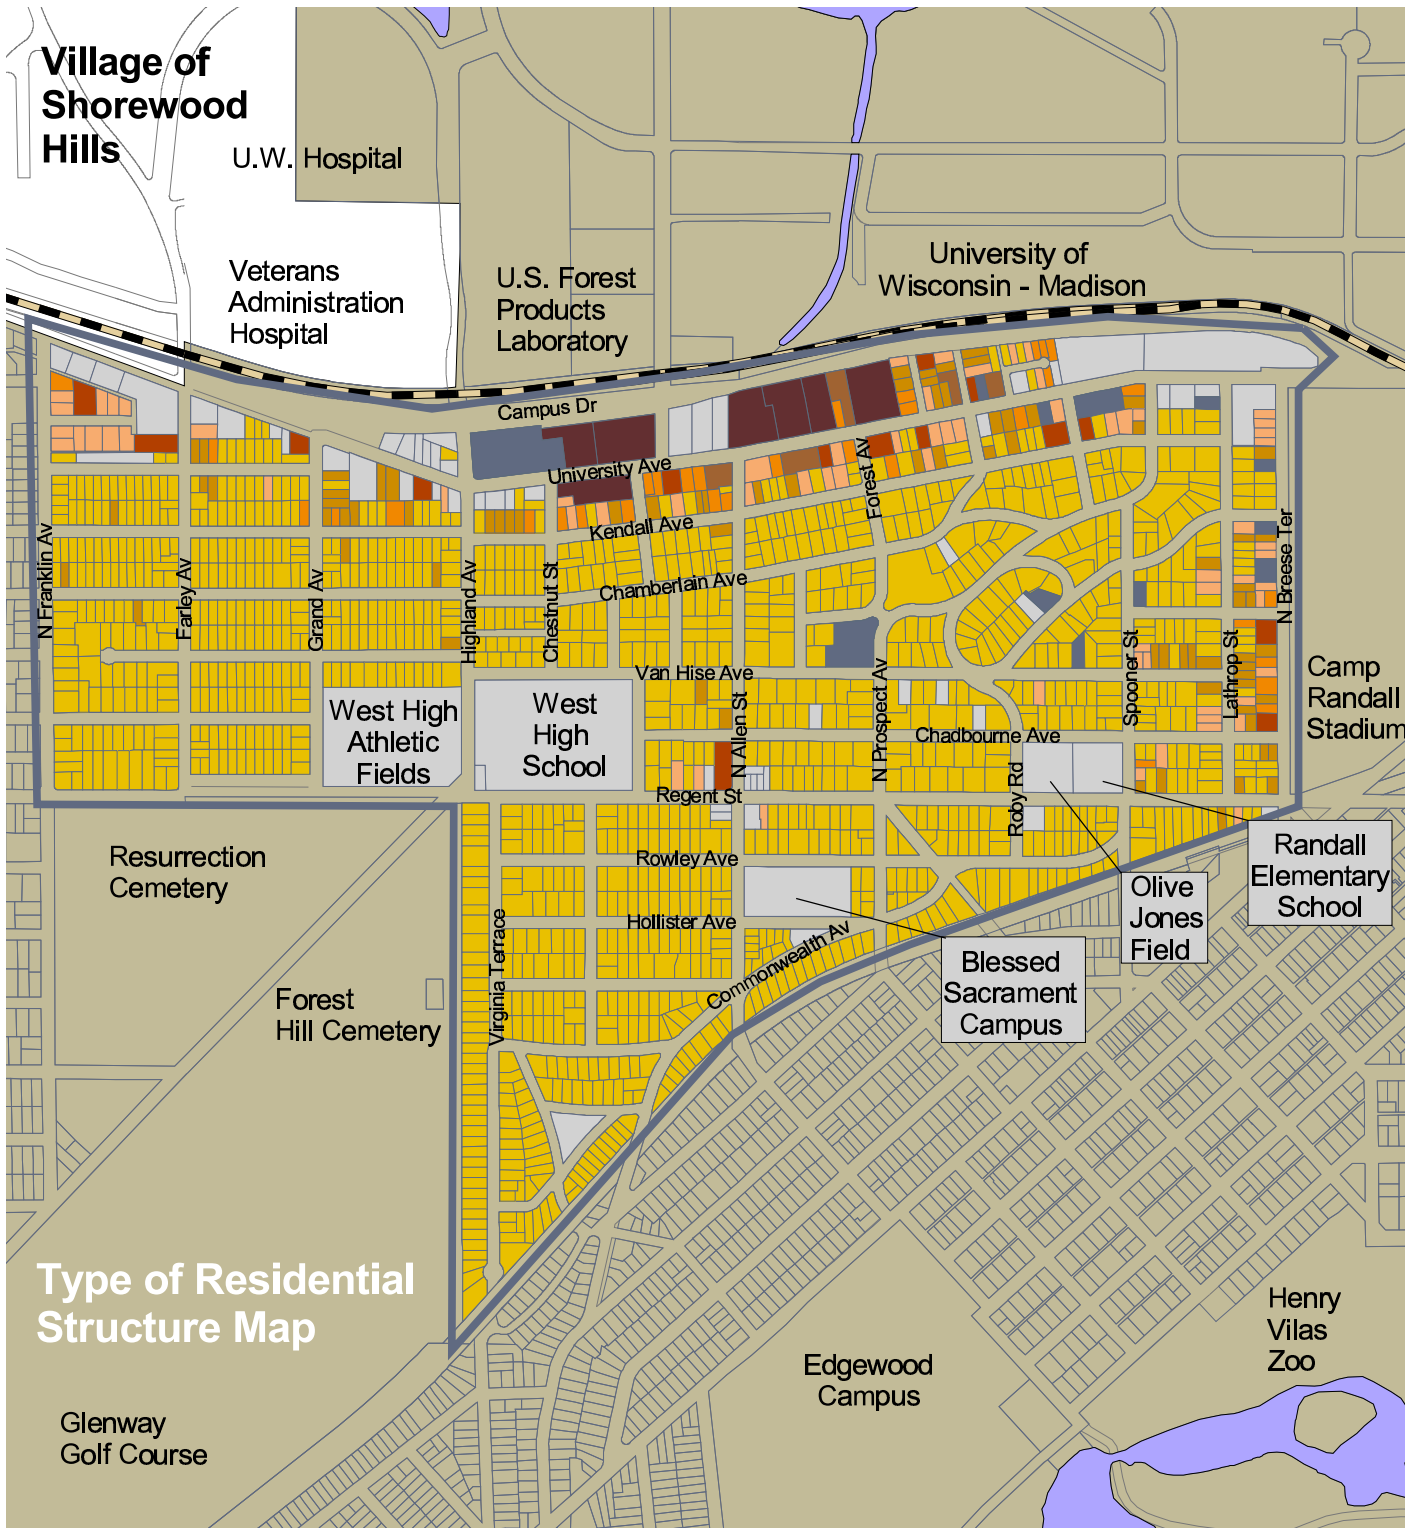

# Village of Shorewood Hills

# Regent Planning Area

## Residential Structures

Compiled by the City of Madison

Non-Residential Parcels	
1 Unit Parcels	(Yellow)
2 Unit Parcels	(Orange)
3 - 4 Unit Parcels	(Light Orange)
5-8 Unit Parcels	(Dark Orange)
9-16 Unit Parcels	(Red-Orange)
17-50 Unit Parcels	(Red)
51+ Unit Parcels	(Dark Red)
Other Residential	(Blue-Gray)
Other City Parcels	(Light Gray)
Non-City Parcels	(White)