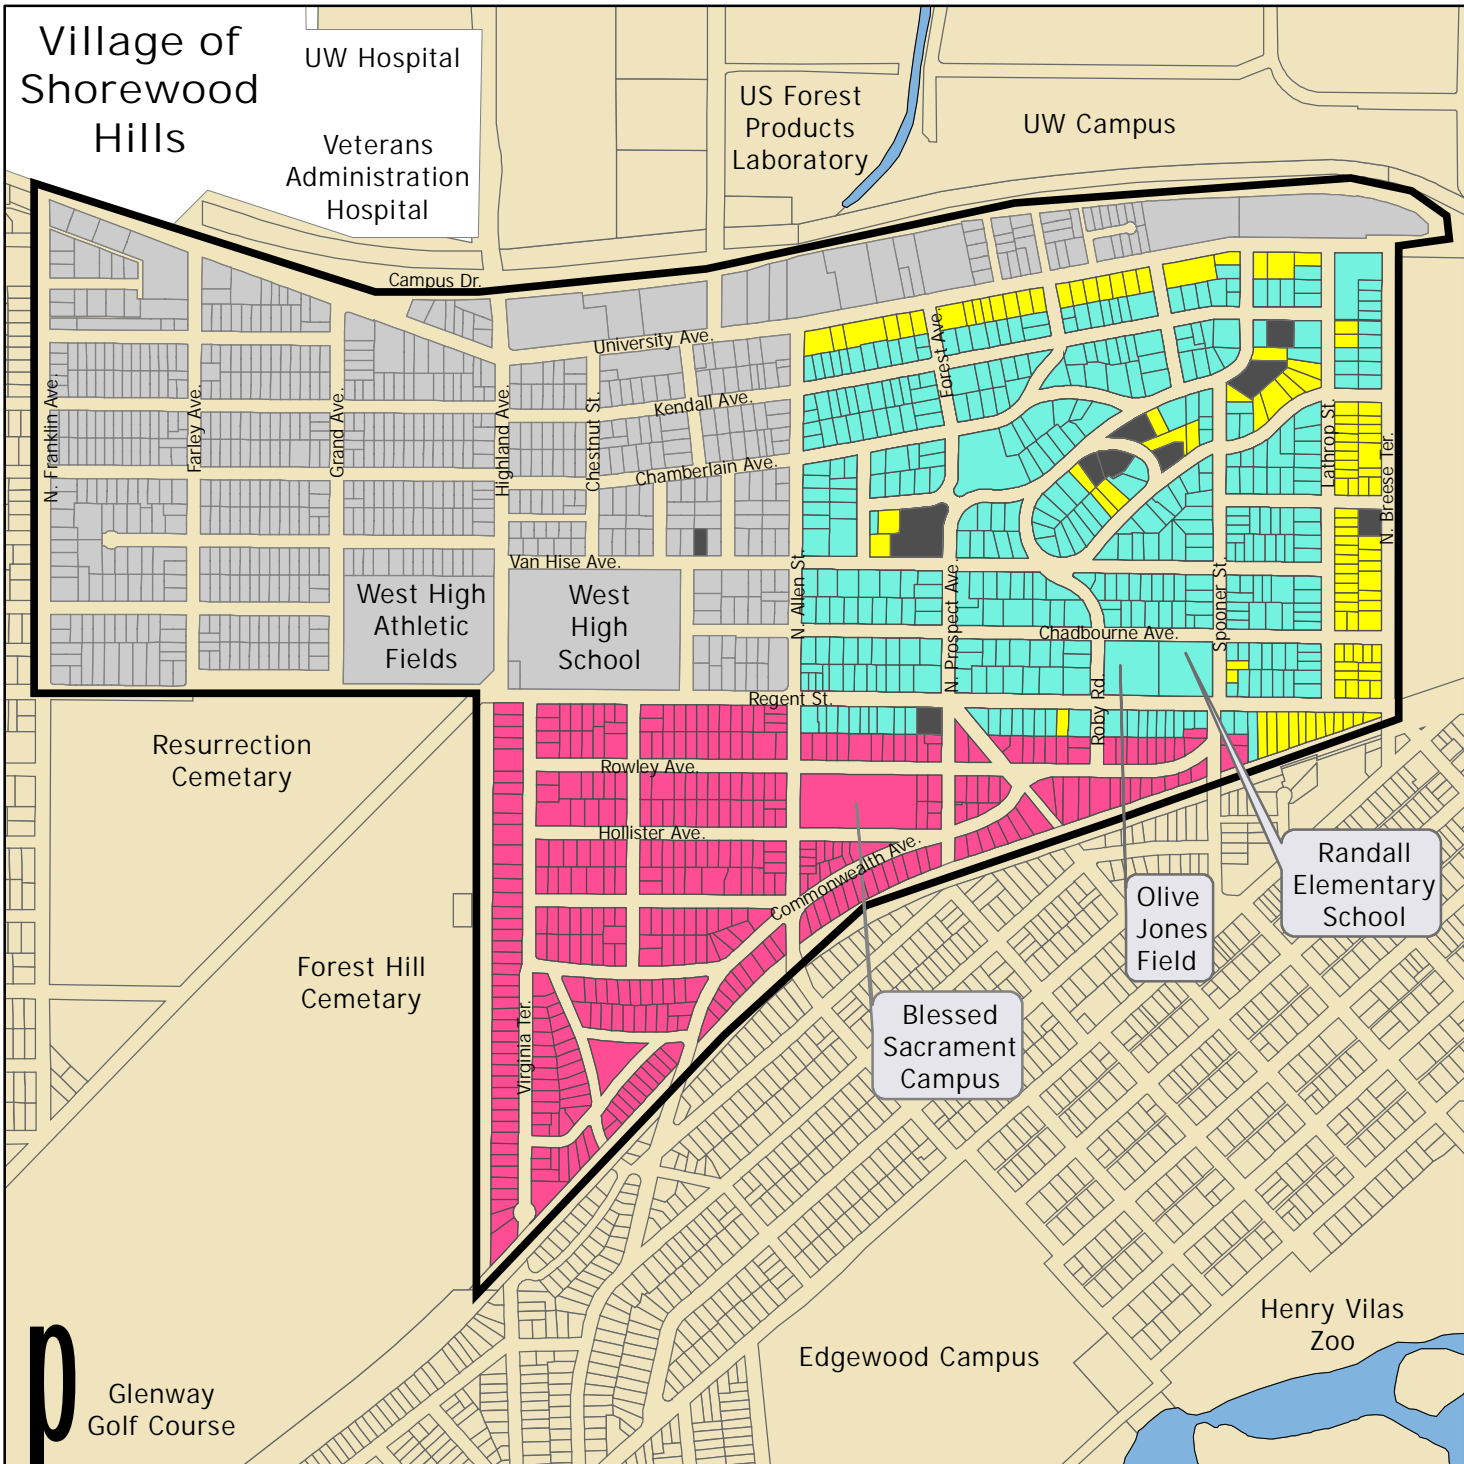

# Village of Shorewood Hills

# Regent Planning Area

## 2005 Historic Districts and Landmarks

Compiled by the RNA

- National Historic District
- University Heights Historic District
- Nat'l and Univ. Heights Historic District
- Historic Landmark
- Other Regent Neighborhood Parcels
- Parcels outside Regent Neighborhood
- Non-City Parcels

## Historic Districts and Landmarks Information

Compiled by the RNA

Total Regent Neighborhood Parcels: 1514

	number	percent
Nat'l Hist. Dist.	773	51.06%
Local Hist. Dist.	510	33.69%
Nat'l & Local Hist. Dist.	400	26.42%
Historic Landmark	10	0.66%